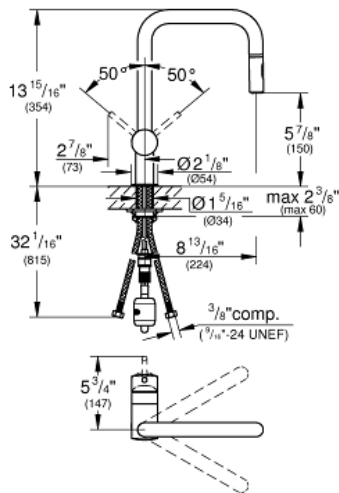

MINTA  
Single-Handle Kitchen Faucet  
MODEL # 32319DC3

Pure Freude  
an Wasser

GROHE

**Product Description:**

**MINTA  
Single-Handle Kitchen Faucet**

**Standard Specification:**

- U spout
- Single hole installation
- **GROHE SilkMove** ceramic cartridge
- **GROHE StarLight** finish
- Pull-out dual spray
- Locking Push Button Control - to switch from regular flow to spray
- Adjustable flow rate limiter
- Swivel spout
- Integrated non-return valve
- **SpeedClean** anti-lime system
- Stainless steel flex lines
- Quick installation system
- Single lever handle
- Variable Handle Positioning
- Protected against backflow
- Max Flow Rate: 1.75 gpm (6.6 L/min)